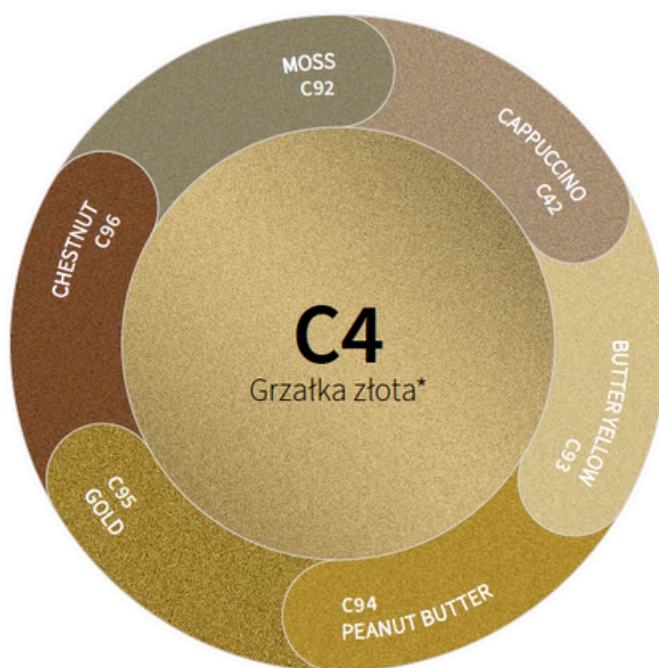

Sources of the coating's reliability

- We protect the surface with at least two layers of external coating.
- We provide triple corrosion protection for the product by using zirconium passivation nanotechnology.

Suggested combinations of colors from the IP palette with electric heater colors

- All products are alkali-degreased and rinsed with DEMI water, significantly improving the quality of the coating.
- We take no risks. We use paints exclusively from trusted and leading manufacturers worldwide.

* Note: The HOT² electric heater is the only model available in gold color.