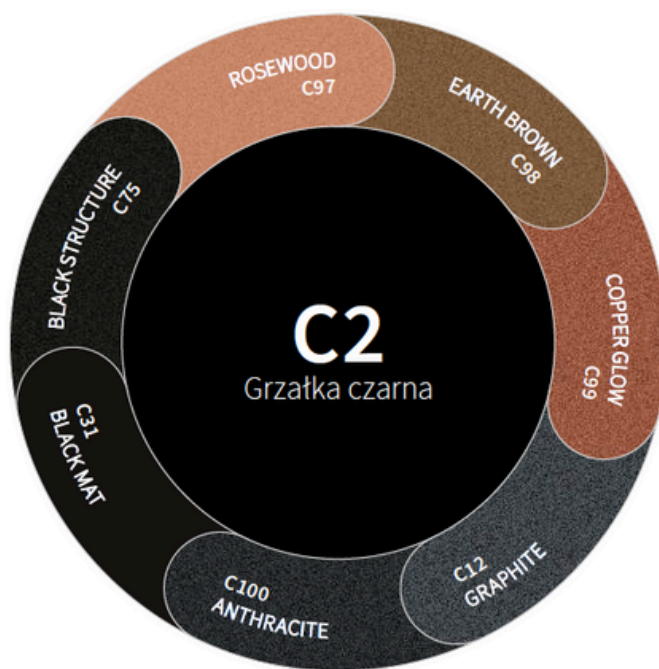

Sources of the coating's reliability

- We protect the surface with at least two layers of external coating.
- We provide triple corrosion protection for the product by using zirconium passivation nanotechnology.

Suggested combinations of colors from the IP palette with electric heater colors

- All products are alkali-degreased and rinsed with DEMI water, significantly improving the quality of the coating.
- We take no risks. We use paints exclusively from trusted and leading manufacturers worldwide.

* Note: The HOT² electric heater is the only model available in gold color.