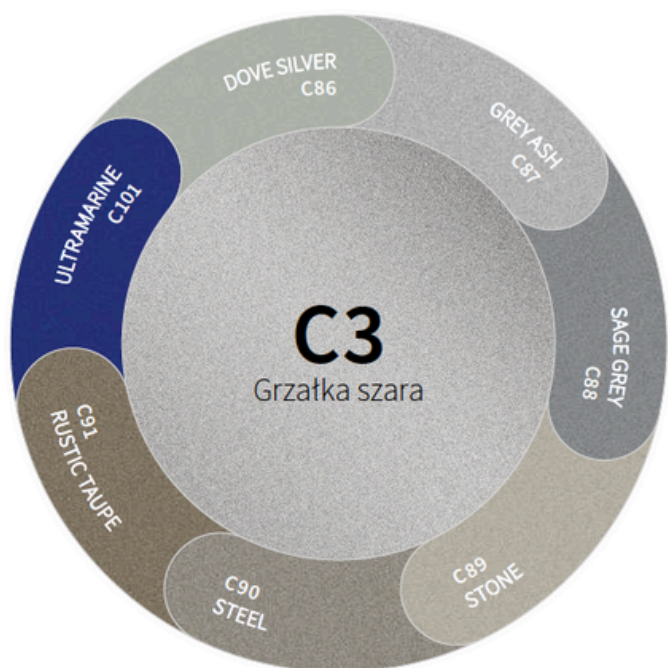

Sources of the coating's reliability

- We protect the surface with at least two layers of external coating.
- We provide triple corrosion protection for the product by using zirconium passivation nanotechnology.

Suggested combinations of colors from the IP palette with electric heater colors

- All products are alkali-degreased and rinsed with DEMI water, significantly improving the quality of the coating.
- We take no risks. We use paints exclusively from trusted and leading manufacturers worldwide.

* Note: The HOT² electric heater is the only model available in gold color.