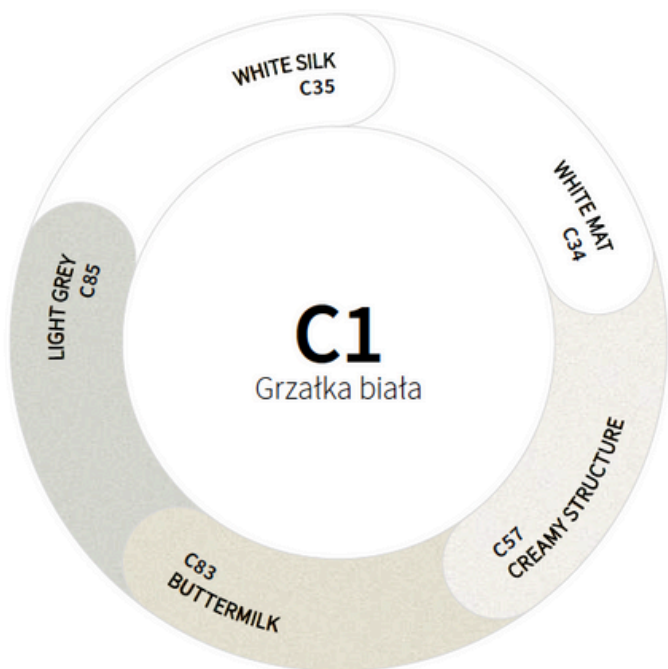

Sources of the coating's reliability

- We protect the surface with at least two layers of external coating.
- We provide triple corrosion protection for the product by using zirconium passivation nanotechnology.

Suggested combinations of colors from the IP palette with electric heater colors

- All products are alkali-degreased and rinsed with DEMI water, significantly improving the quality of the coating.
- We take no risks. We use paints exclusively from trusted and leading manufacturers worldwide.

* Note: The HOT² electric heater is the only model available in gold color.